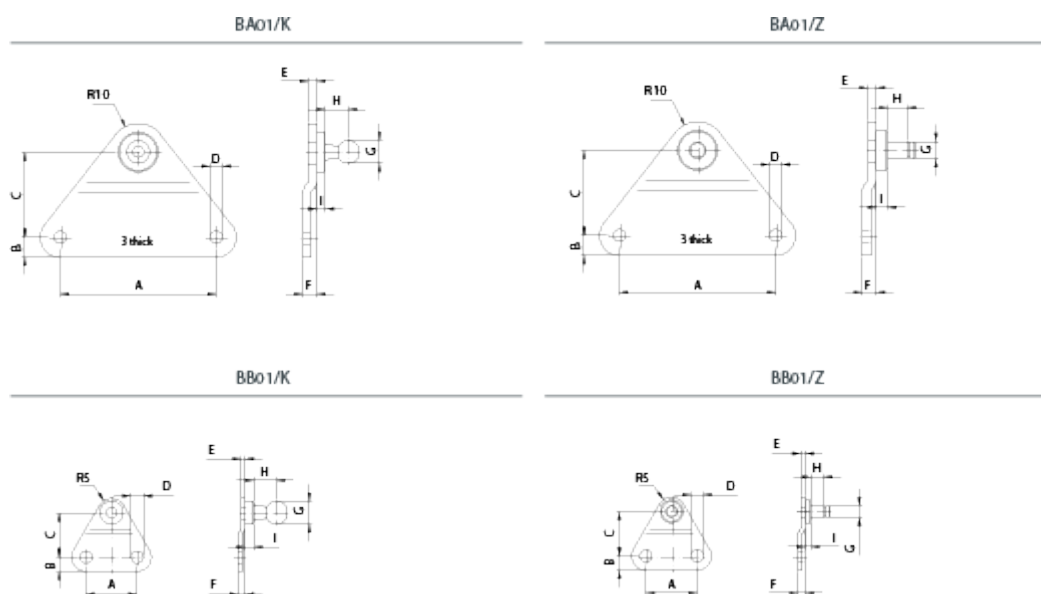

Article number: 04HBA01Z08V4

Description: Stabilus Industry Line Side bracket stainless steel, flat Stainless steel AISI316L/316Ti
Type BA01Z08V4 M8

Measures

A = 55

B = 7

C = 30

D = 5.3

E = 3

F = 5

G = 8

H = 11

I = 5

Stability = 1200 N